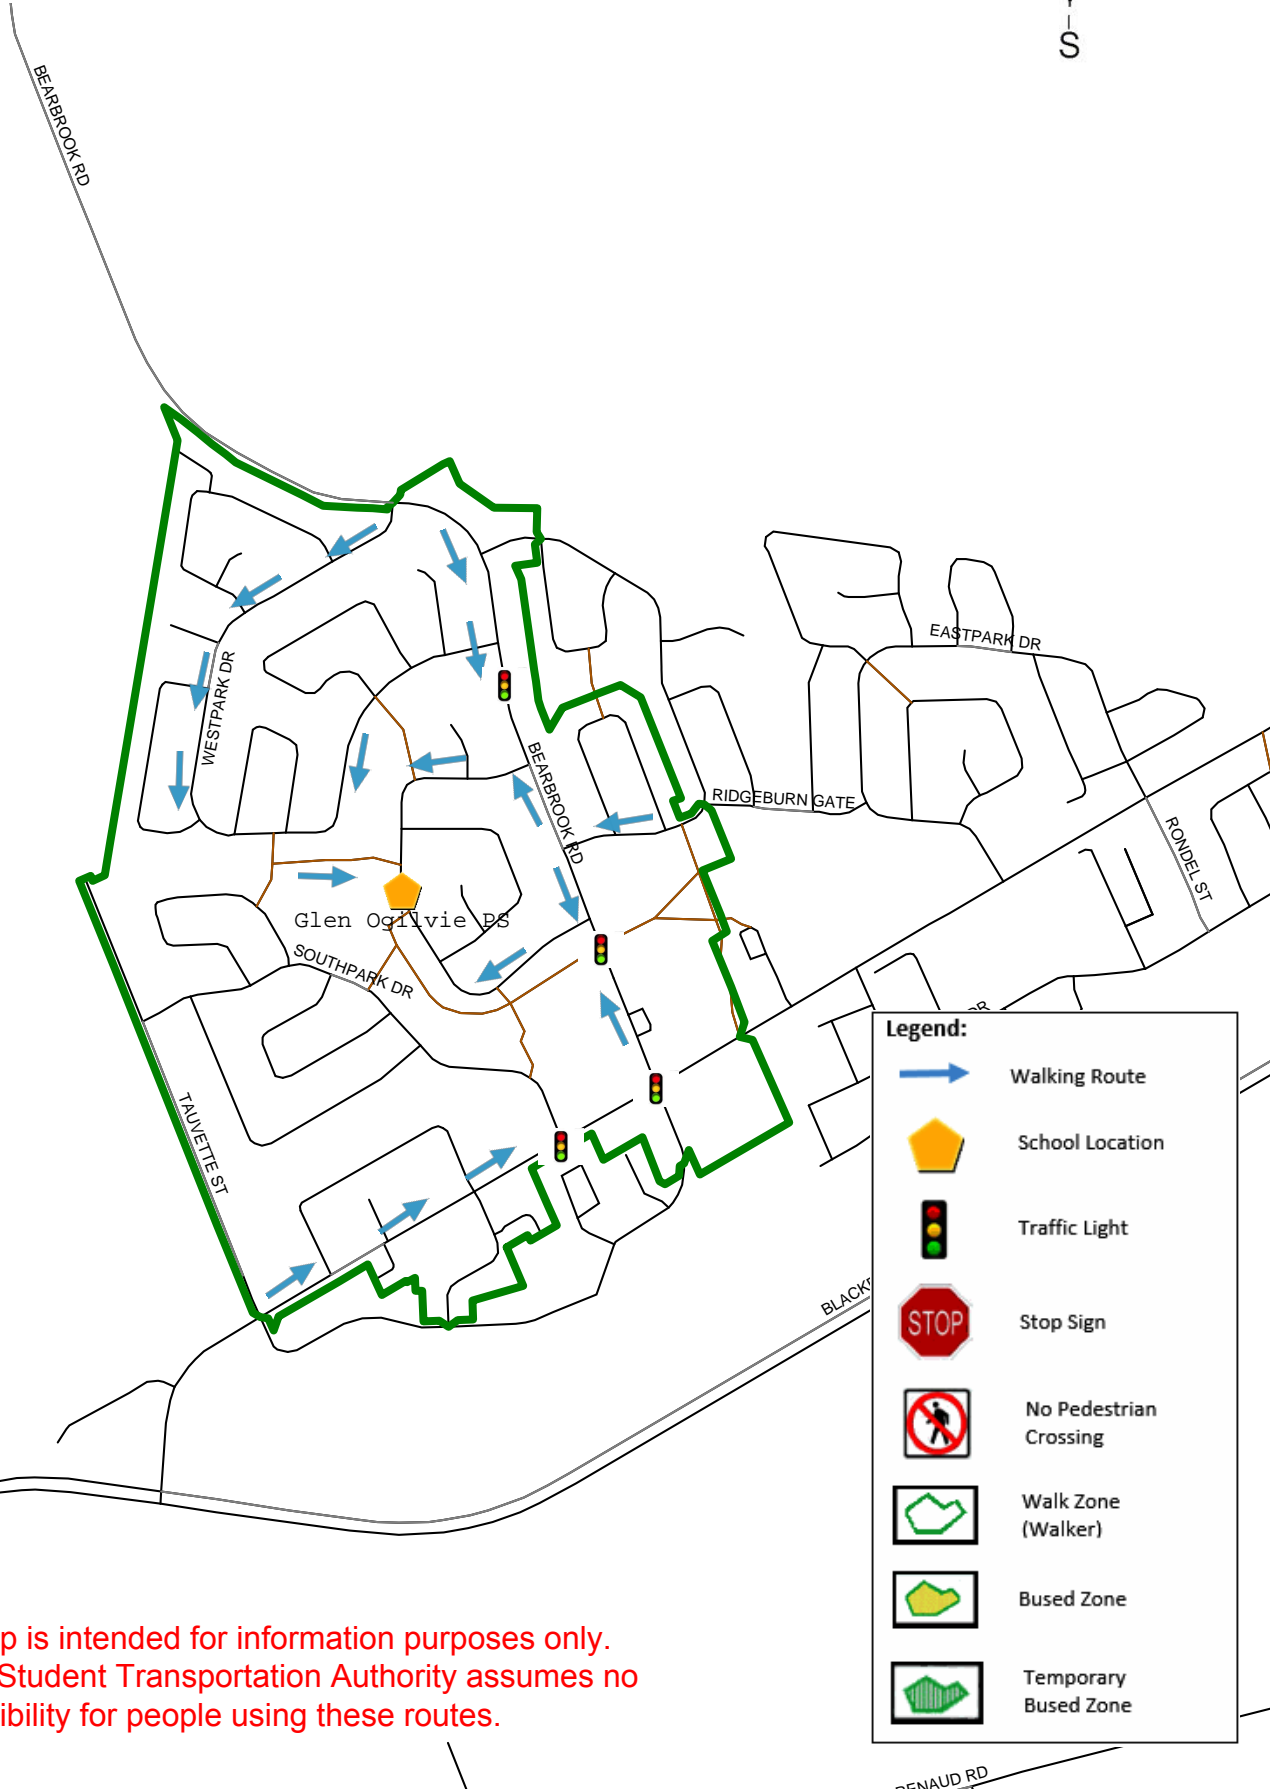

Glen Ogilvie Public School 800 Metre Walk Zone Kindergarten

Walking Route to School

This map is intended for information purposes only.
Ottawa Student Transportation Authority assumes no
responsibility for people using these routes.